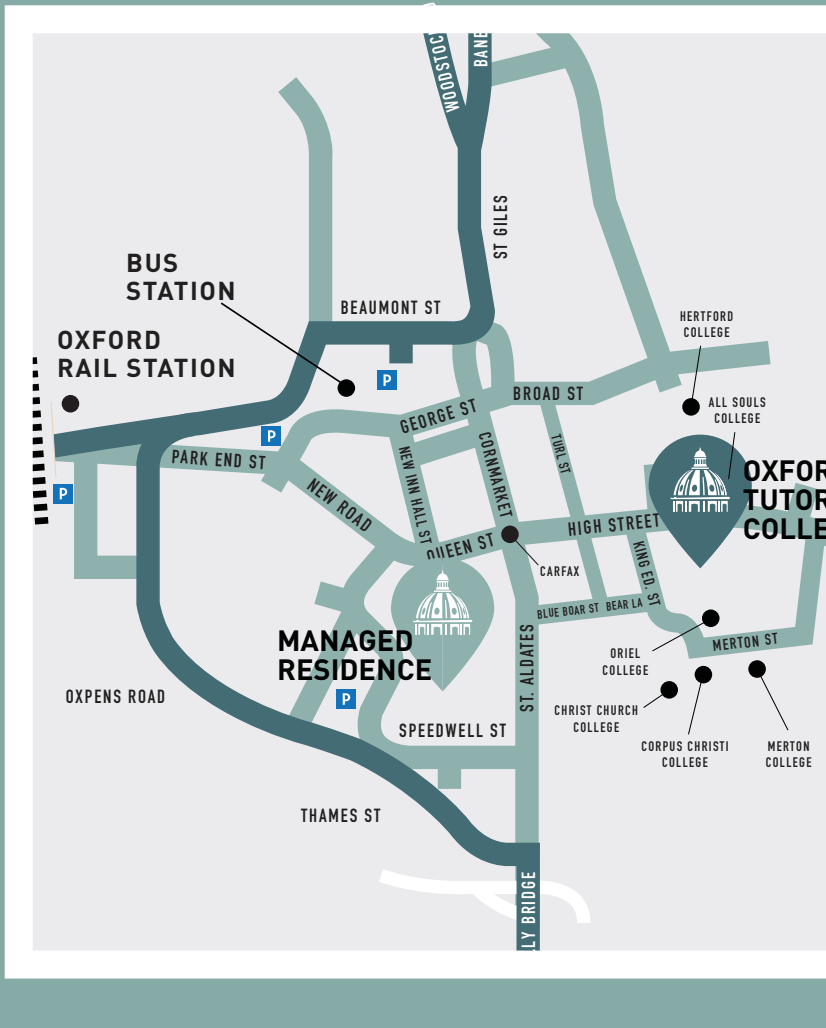

# MANAGED ACCOMMODATION FOR STUDENTS AGED 15–18

This city-centre accommodation is just a short walk from the College. There are 50 single study bedrooms with en-suite bathrooms. Students will stay in our safe and secure accommodation in the heart of the city.

St Ebbes (28–31 St Ebbes Street, Oxford, OX1 1PU)

“

This accommodation is the best I've experienced. We have single rooms and toilets to ourselves so it feels like your own flat. We also have a TV room where students can meet and socialise, and watch TV shows. ”

– Gleb, 17, Russia